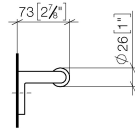

83 500 670

- width 166mm
- height 60 mm
- 73mm projection

	Chrome	83 500 670-00
	Brushed Platinum	83 500 670-06
	Dark Chrome	83 500 670-19
	Matte Black	83 500 670-33
	Brushed Chrome	83 500 670-93

83 500 670

mm [inches]

83 500 670

Parts for other finishes can be found here: Brushed Platinum

### Spare parts list

No.	Item Number	Name	Quantity used	Delivery time
1	05 17 20 736 00 90	fixing set	1	2
2	09 31 11 049 90	pin	1	2
3	08 17 67 502-00	holder	1	10
4	04 31 11 113 00 90	pin	1	2
5	90 28 22 650 00-00	holder	1	10