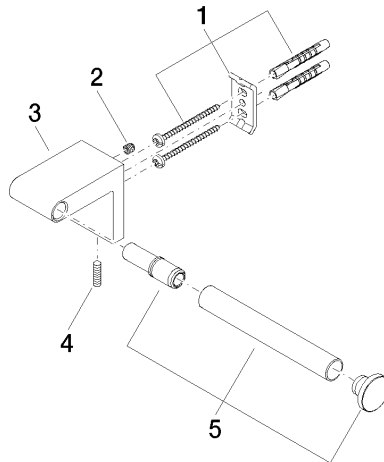

83 500 670

- width 166mm
- height 60 mm
- 73mm projection

	Chrome	83 500 670-00
	Brushed Platinum	83 500 670-06
	Dark Chrome	83 500 670-19
	Matte Black	83 500 670-33
	Brushed Chrome	83 500 670-93

83 500 670

mm [inches]

83 500 670

Parts for other finishes can be found here: Brushed Platinum

### Spare parts list

No.	Item Number	Name	Quantity used	Delivery time
1	05 17 20 736 00 90	fixing set	1	2
2	09 31 11 049 90	pin	1	2
3	08 17 67 502-00	holder	1	10
4	04 31 11 113 00 90	pin	1	2
5	90 28 22 650 00-00	holder	1	10