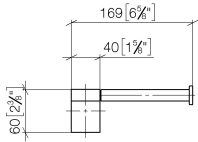

83 500 670

- width 166mm
- height 60 mm
- 73mm projection

	Chrome	83 500 670-00
	Brushed Platinum	83 500 670-06
	Dark Chrome	83 500 670-19
	Matte Black	83 500 670-33
	Brushed Chrome	83 500 670-93

83 500 670

mm [inches]

83 500 670

Parts for other finishes can be found here: Brushed Platinum

### Spare parts list

No.	Item Number	Name	Quantity used	Delivery time
1	05 17 20 736 00 90	fixing set	1	2
2	09 31 11 049 90	pin	1	2
3	08 17 67 502-00	holder	1	10
4	04 31 11 113 00 90	pin	1	2
5	90 28 22 650 00-00	holder	1	10