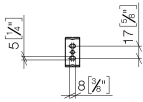

83 500 670

- width 166mm
- height 60 mm
- 73mm projection

	Chrome	83 500 670-00
	Brushed Platinum	83 500 670-06
	Dark Chrome	83 500 670-19
	Matte Black	83 500 670-33
	Brushed Chrome	83 500 670-93

83 500 670

mm [inches]

83 500 670

Parts for other finishes can be found here: Brushed Platinum

### Spare parts list

No.	Item Number	Name	Quantity used	Delivery time
1	05 17 20 736 00 90	fixing set	1	2
2	09 31 11 049 90	pin	1	2
3	08 17 67 502-00	holder	1	10
4	04 31 11 113 00 90	pin	1	2
5	90 28 22 650 00-00	holder	1	10